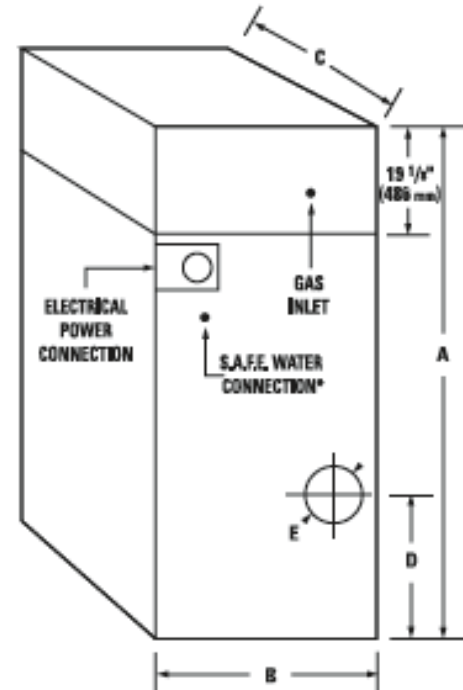

See specific instructions for proper installation. Because of continuous product improvement, Maytag reserves the right to change specifications without notice.

*S.A.F.E. water pressure requires 40 psi ± 20 psi.
Requires 1/2" (12.7 mm) water hose connection.