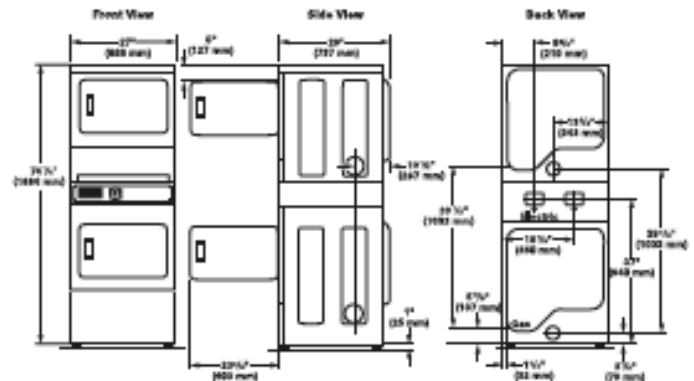

**MAXIMUM EXHAUST DUCT LENGTH  
PER NUMBER OF TURNS**

Number Of 90° Turns	Rigid Metal Vent	
	Box Hood and Lowered Style	Angled Hood Style
0	64 ft. (19.5 m)	58 ft. (17.7 m)
1	54 ft. (16.5 m)	48 ft. (14.6 m)
2	44 ft. (13.4 m)	38 ft. (11.6 m)
3	35 ft. (10.7 m)	29 ft. (8.8 m)
4	27 ft. (8.2 m)	21 ft. (6.4 m)